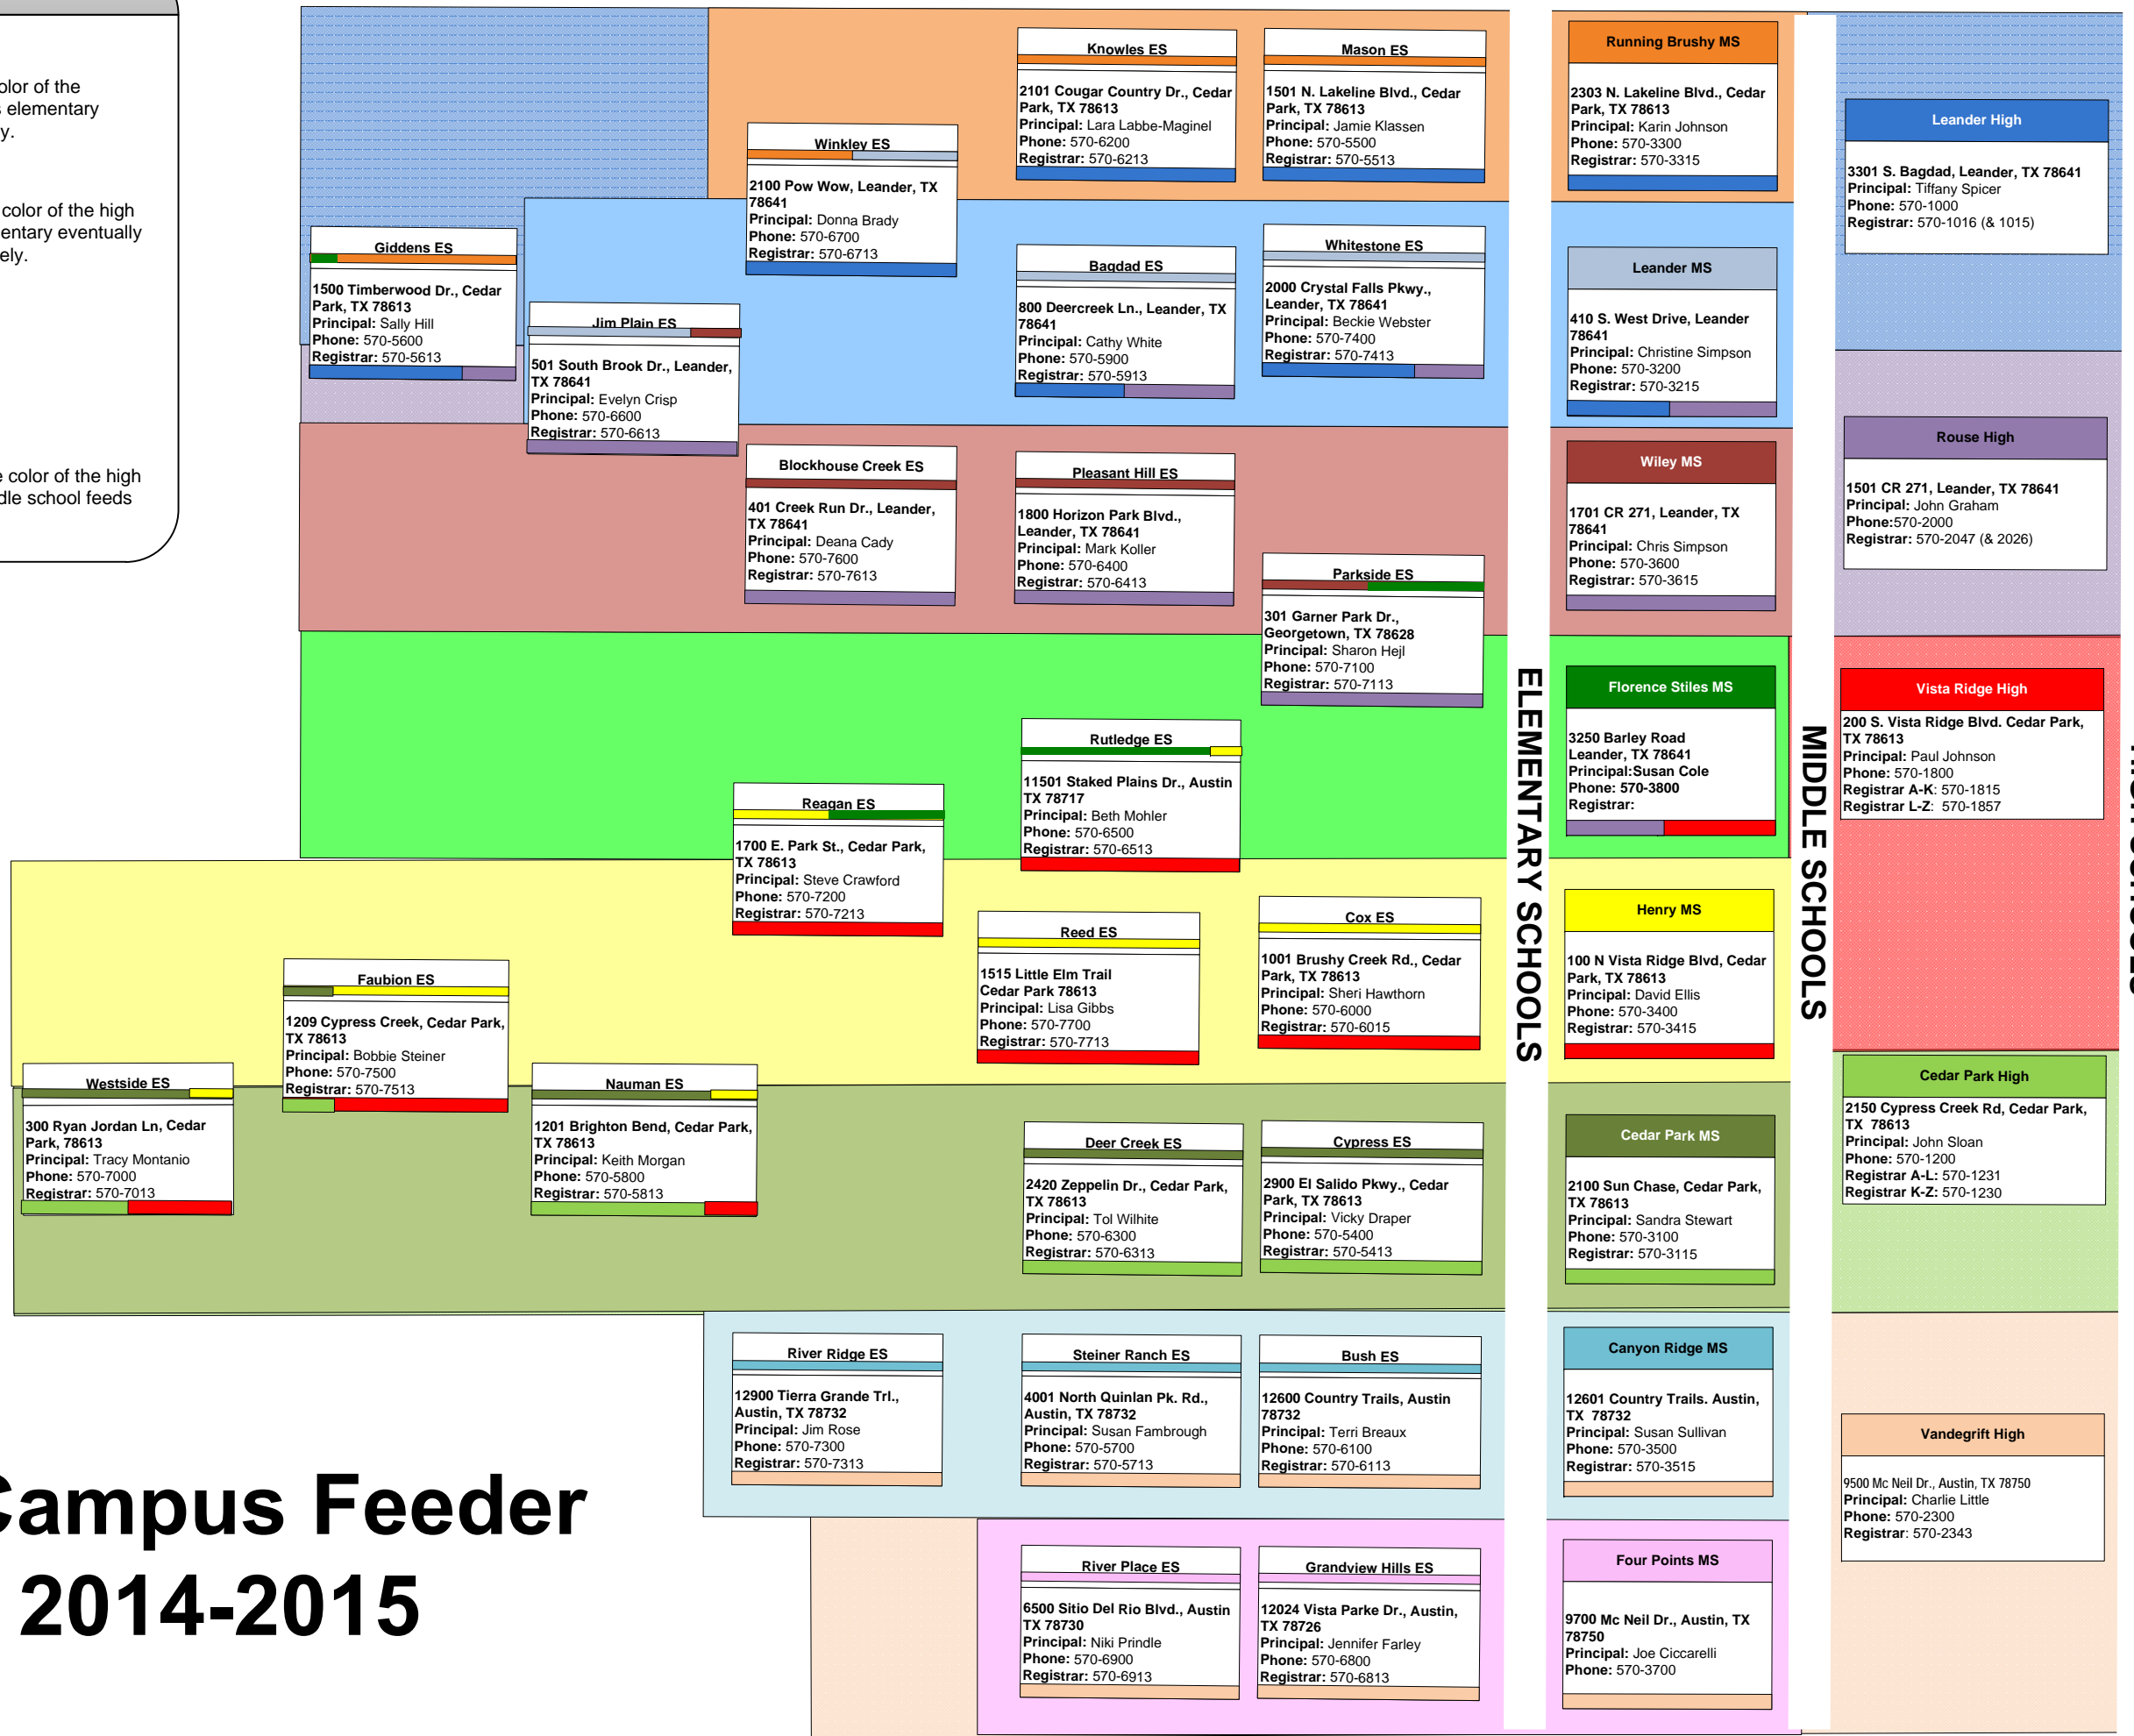

LEGEND

Leander ISD Campus Feeder Patterns: 2014-2015